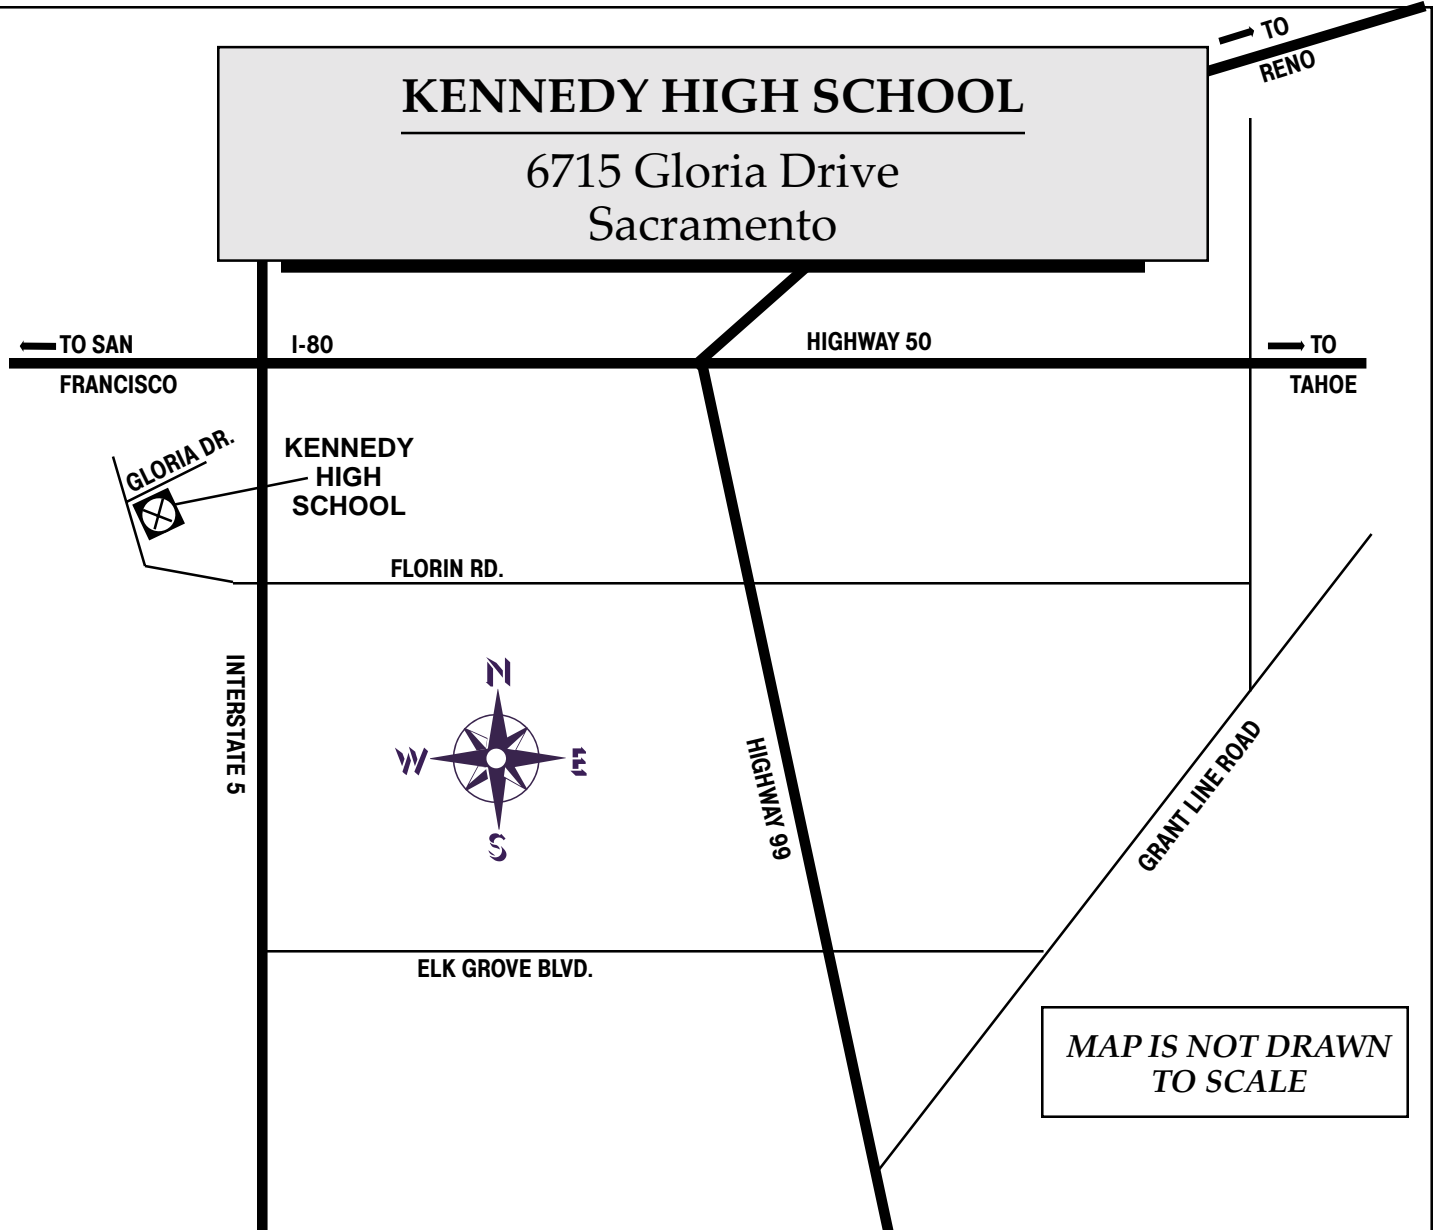

KENNEDY HIGH SCHOOL

6715 Gloria Drive
Sacramento

DIRECTIONS TO KENNEDY HIGH SCHOOL:

From I-5: Take the Florin Road exit and go west. At Gloria Drive, turn right. School is on your right (south).

From Highway 99: Take the Florin Road exit and go west all the way past I-5. Shortly after I-5, you will reach Gloria Drive. Turn right at Gloria Drive. School is on your right (south).

From Highway 50: Take the I-5 south junction near downtown Sacramento. Take the Florin Road exit and go west. At Gloria Drive, turn right. School is on your right (south).

From I-80 west of Sacramento: Take I-5 south just over the river. Go south on I-5. Take the Florin Road exit and go west. At Gloria Drive, turn right. School is on your right (south).

From I-80 east of Sacramento: Take I-80 to I-5 junction south. Take the Florin Road exit and go west. At Gloria Drive, turn right. School is on your right (south).