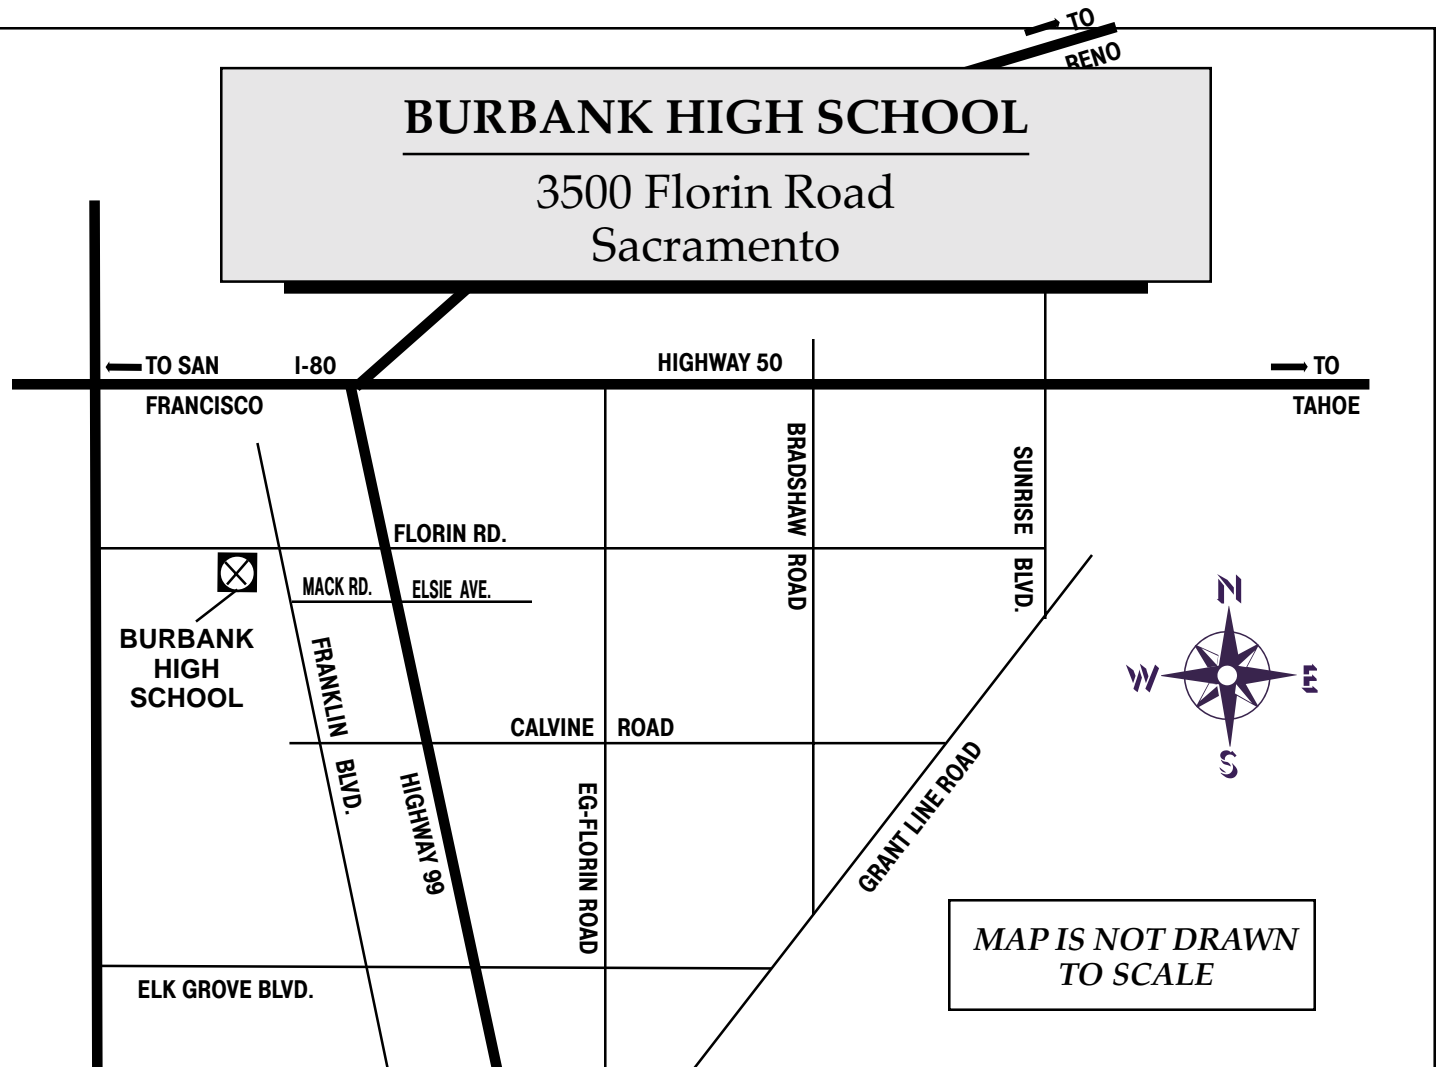

BURBANK HIGH SCHOOL

3500 Florin Road
Sacramento

DIRECTIONS TO BURBANK HIGH SCHOOL:

From I-5: Take the Florin Road exit and go east. The school is on Florin Road (south side of the street) just east of 30th Street. If you reach Franklin Blvd., you have gone too far.

From Highway 99: Take the Florin Road exit and go west. The school is just past Franklin Boulevard a couple miles west of 99.

From Highway 50: Take the Highway 99 junction south to Florin Road. Take the Florin Road exit and go west. The school is just past Franklin Boulevard a couple miles west of 99.

From I-80 west of Sacramento: Take I-5 south just over the river. Go south on I-5. Take the Florin Road exit and go east. The school is on Florin Road (south side of the street) just east of 30th Street. If you reach Franklin Blvd., you have gone too far.

From I-80 east of Sacramento: Take Bus. 80 to Highway 99. Take the Florin Road exit and go west. The school is just past Franklin Boulevard a couple miles west of 99.

INTERSTATE 5