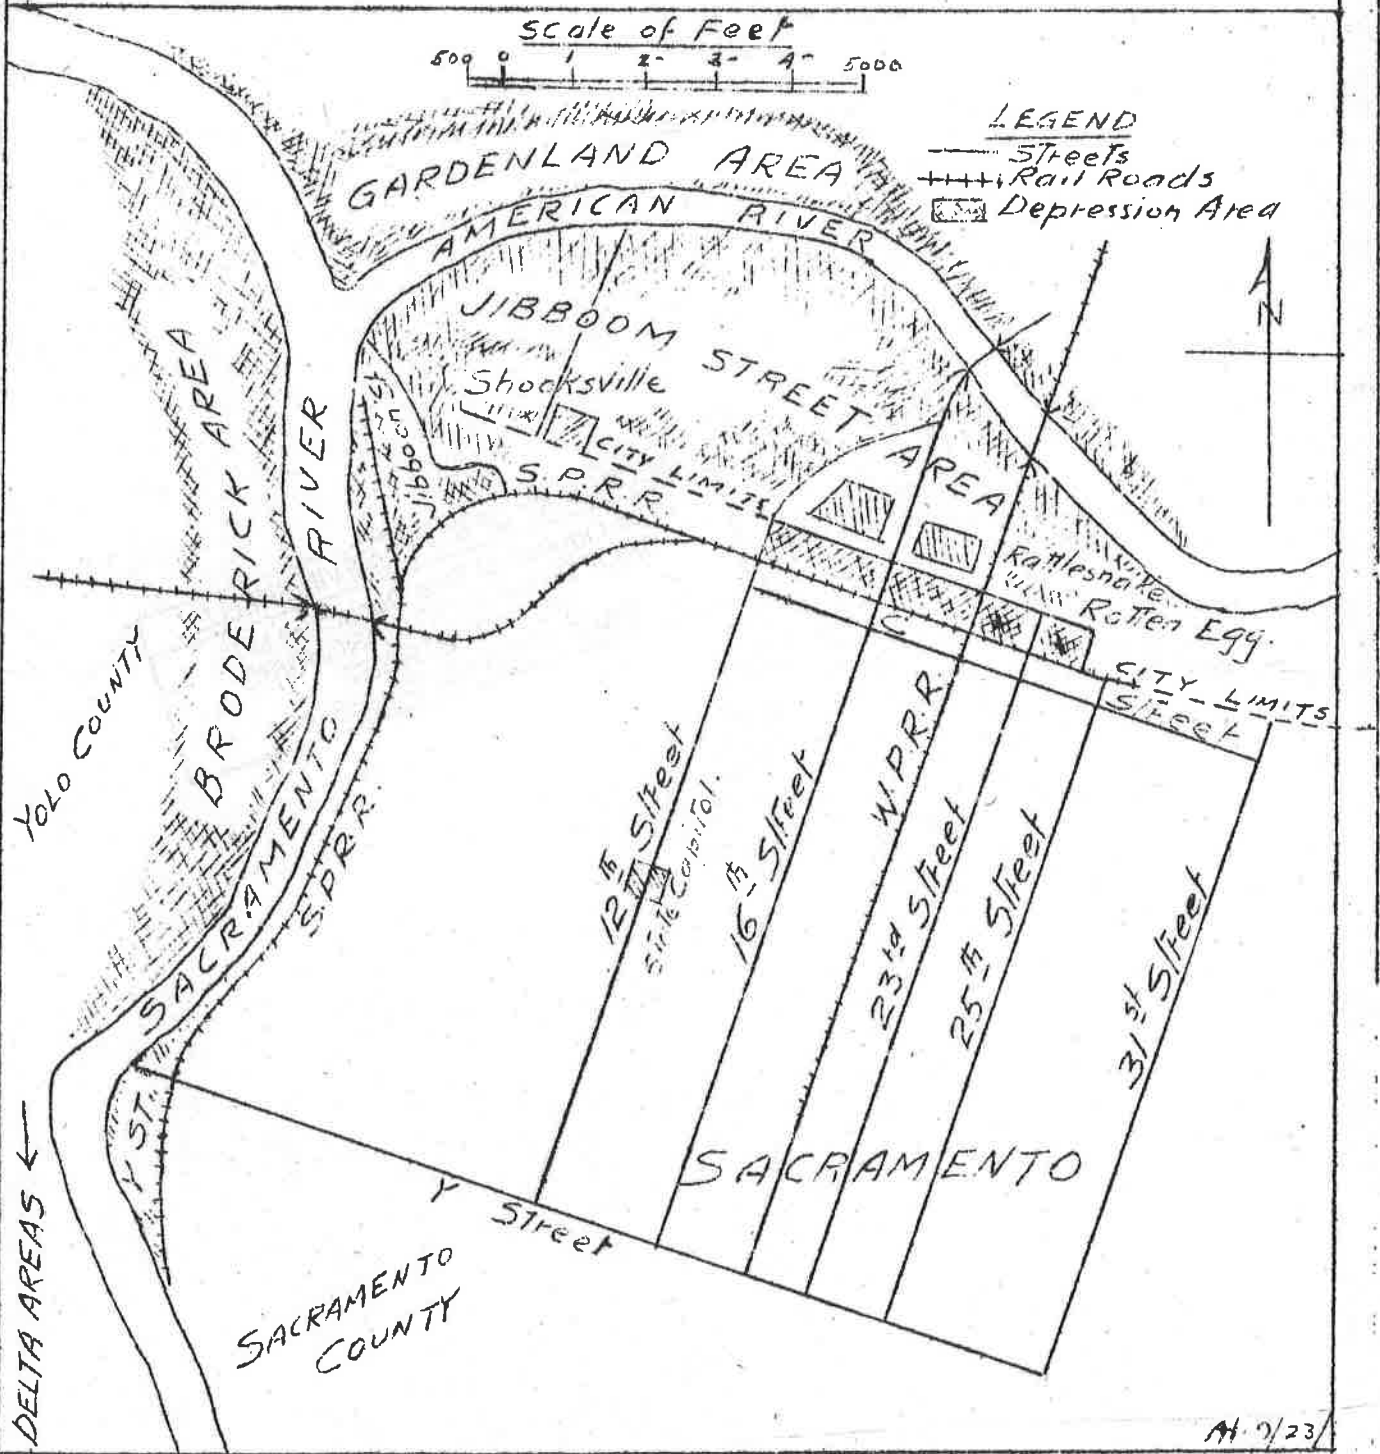

LOCATION OF DEPRESSION SETTLEMENT AREAS
VICINITY OF SACRAMENTO, CALIFORNIA
 (SUMMER 1935)

M. 7/23/

SECRETARY OF STATE, KEVIN SHELLEY
The Original of This Document is in
CALIFORNIA STATE ARCHIVES
1020 "O" STREET
SACRAMENTO, CA 95814