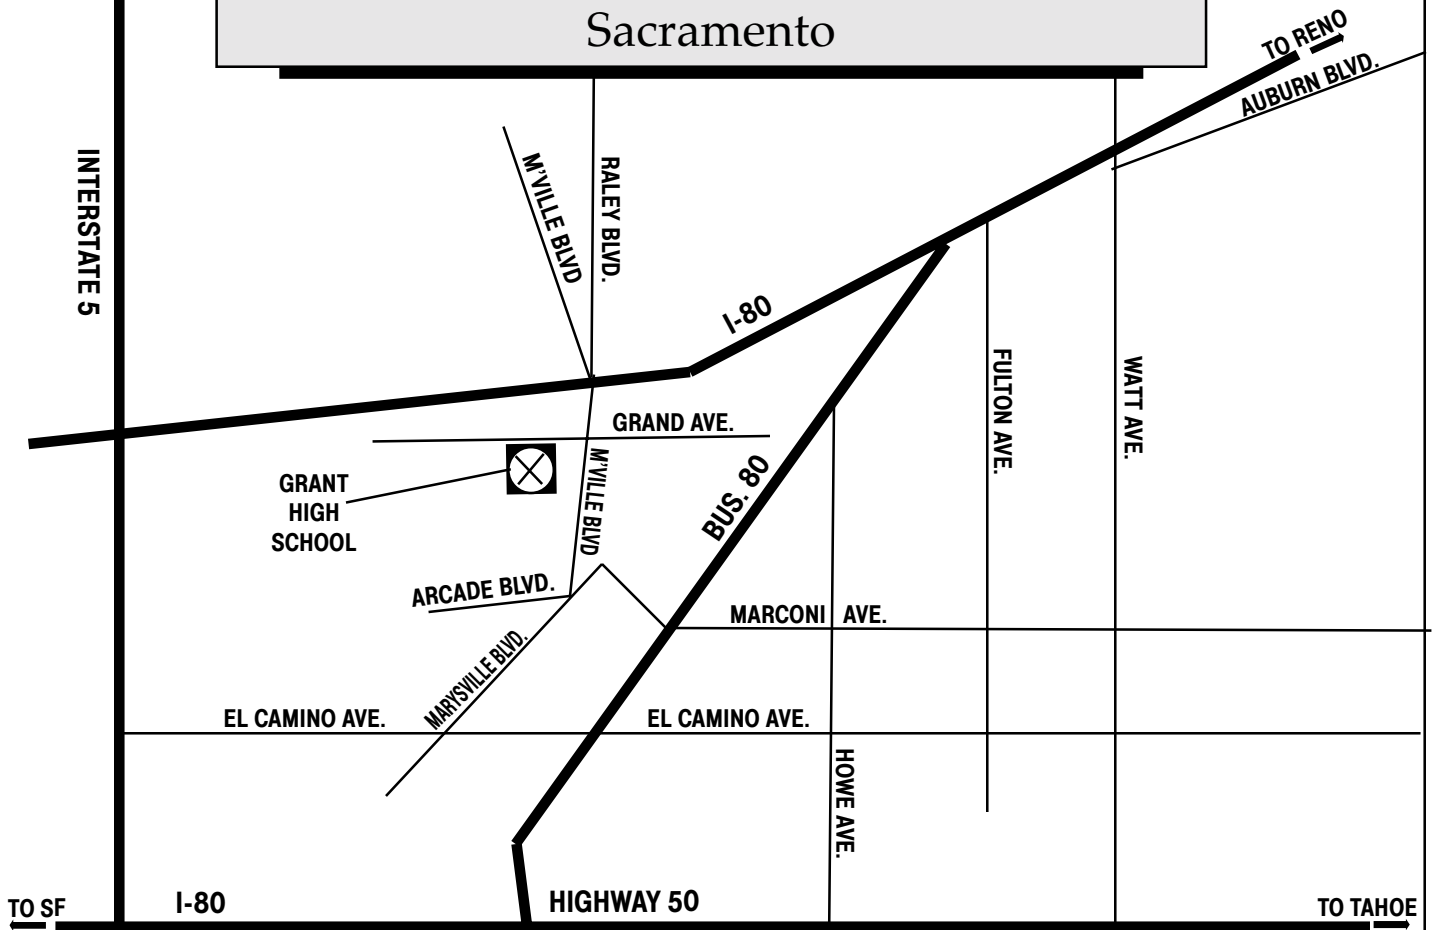

# GRANT HIGH SCHOOL

1400 Grand Avenue  
Sacramento

GRANT  
HIGH  
SCHOOL

MAP IS NOT DRAWN  
TO SCALE

## DIRECTIONS TO GRANT HIGH SCHOOL:

- From I-80:** Take Raley Boulevard exit and go south (Raley becomes Marysville Boulevard south on 80). At Grand Avenue, turn right (west). School is on south side of street.
- From Bus. 80:** Take the Marconi Avenue exit and go west under the freeway. Turn right (north) on Arcade Blvd. turn right (north) on Marysville Blvd. Turn left (west) on Grand Avenue. School is on south side of street.
- From Highway 99 or Highway 50:** At the Bus. 80 junction, go north to Marconi Avenue exit. Go west under the freeway. Turn right (north) on Arcade Blvd. turn right (north) on Marysville Blvd. Turn left (west) on Grand Avenue. School is on south side of street.
- From I-5:** Take I-80 east to Reno. Take Raley Boulevard exit and go south (Raley becomes Marysville Boulevard south on 80). At Grand Avenue, turn right (west). School is on south side of street.